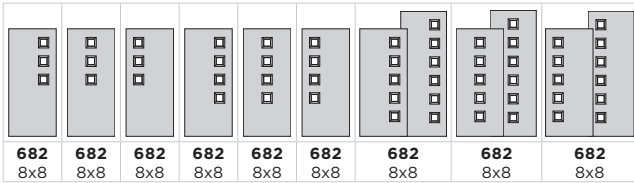

MODERN DOOR

CONTEMPORARY MINIMALISTIC DESIGNS

DOOR COLLECTIONS

VISTAGRANDE™

HERITAGE SERIES™

MODERN

SQUARE LITES

SHD / MHD HD Steel