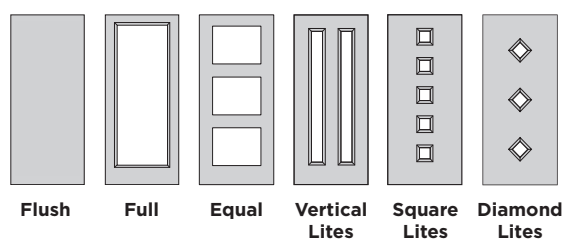

Symmetric Panel Designs