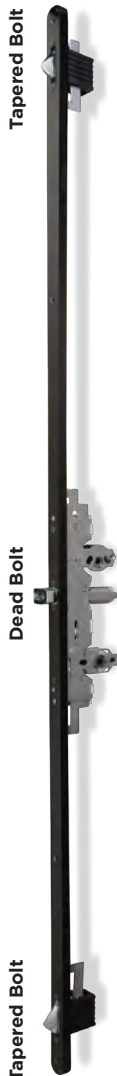

PANOLOCK® MULTI-POINT LOCK

PanoLock® is the first and only multi-point lock that works with off-the-shelf hardware, bringing affordable security and performance to every entry and patio door.

- **Works With Off-the-Shelf Handle Sets:** Whether thumbpress, lever or knob, PanoLock works with every style of handle set and most lock brands.
- **Single Operation System:** With no extra deadbolt or latch to operate, PanoLock's three locking points activate with a simple turn of a key or thumbpress.
- **Strength and Security of a Multi-Point Lock:** PanoLock delivers the strength of three locking points for uncompromised protection. No weak hooks or catches. Just tested, proven strength.
- **A Multi-Point for Every Budget:** Available at a more approachable price point.

PANOLOCK®
MULTI-POINT LOCK