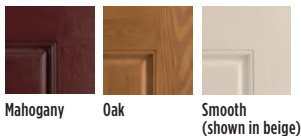

BELLEVILLE.
THE ORIGINAL FIBERGLASS

STA-TRU.
WHITE STEEL

HD STEEL
READY TO PAINT

- ▶ **Variable-Depth Woodgrain**
Available in oak, & mahogany
- ▶ **High-Performance Smooth Surface**
Ideal for painting & will not rust or dent
- ▶ **Reinforced Lock Area**
Provides added strength and security
- ▶ **High-Definition Panel Profile**
Adds architectural appeal