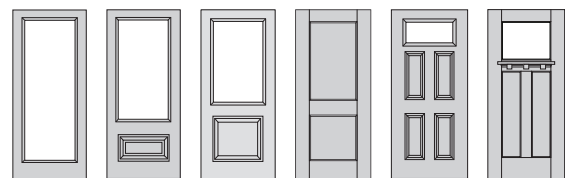

Simple & Geometric Panel Designs

Full 3/4 1/2 1/4 1/4 Craftsman