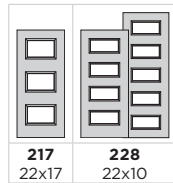

SQUARE LITES

SHD / MHD HD Steel

DIAMOND LITES

EQUAL LITES

BLS / Belleville. Smooth

VERTICAL LITES

BLT / Belleville. Oak Textured

1
Clear / 010