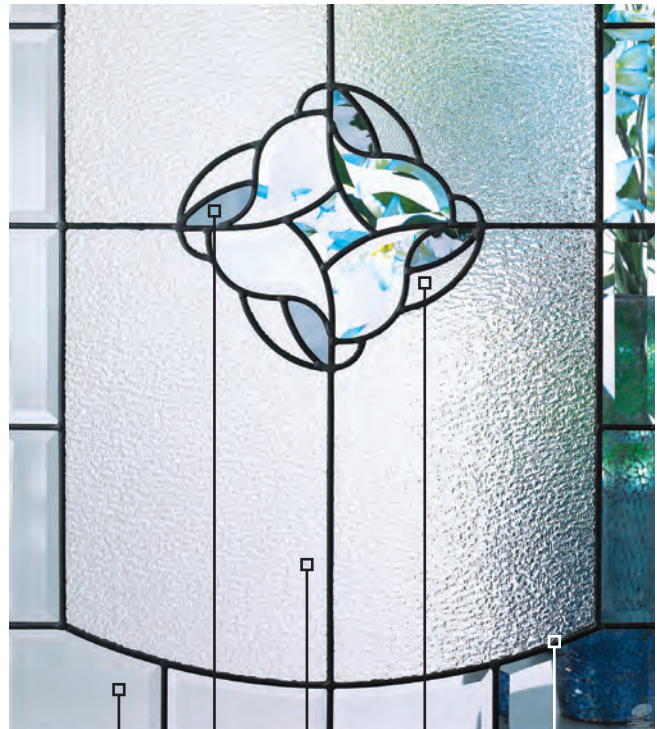

DECORATIVE

TEXTURED

STANDARD

GRIDS

	6'8" Doors										8'0" Doors					
	106-1	106-1P	106-2	122-X	137-4	304-2	304-3	404-1	404-2	151-X	122-1	122-2	404-1	404-1P	404-2	151-1
AB	106-467-1	106-467-1P	106-467-2	122-467-X	137-467-4	304-467-2	304-467-3	404-467-1	404-467-2	151-467-X	122-467-1	122-467-2	404-467-1	404-467-1P	404-467-2	151-467-1
BMT		•	•	•	•	•		•		•	•					•
BLT			•	•	•	•										•
BLS	•	•	•	•	•	•		•			•		•			•
SHD	•	•	•	•	•	•		•		•	•					•
MHD	•		•	•	•	•										•

*Rectangular transom available: T-467

Clear Beveled Glass   Pale Gray Water Glass   Granite Glass   Pear Glass   Antique Black Caming