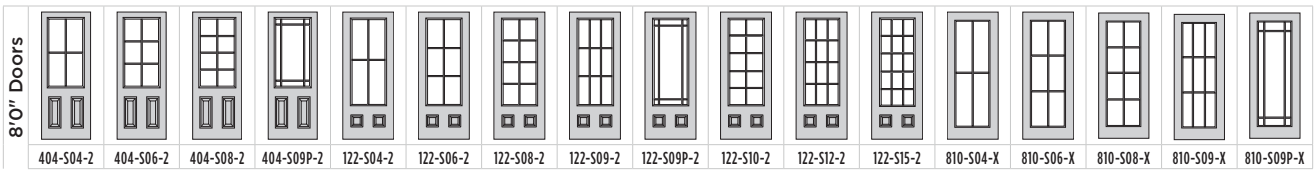

Simulated Divided Lites

DECORATIVE

TEXTURED

PRIVACY RATING

1 ————— 7 9 ————— 10
Least Obscure ————— Most Obscure

Clear / 010 (1)   Chord / 115 (9)   Cross Reed / 118 (7)   Double Water / 113 (7)   Pear / 116 (9)   Pearl. / 140 (9)   Quill. / 119 (9)

STANDARD