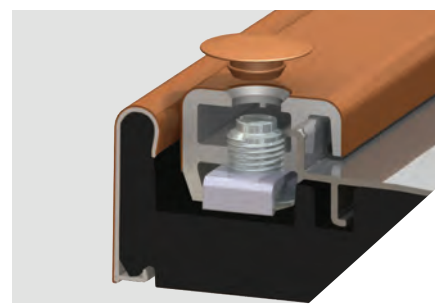

HIGH DAM, INTEGRATED SEAL
A dual durometer cap seal overlaps the high dam. Both combine to provide a barrier to air and moisture even in the most extreme weather conditions.

SEALED ADJUSTMENT SCREWS
Dirt and water can get into the exposed screws of other adjustable sills. Patented sealing plugs hide unsightly screws and keep water and dirt away from the adjustment mechanism, maintaining adjustability of the sill.