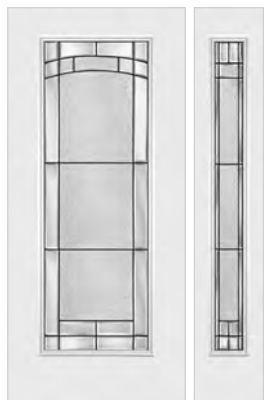

Door SHD-122-328-X / Sidelite SHDSL-151-328-X

Sta-Tru. HD Steel with 22x64 Glass / 8x64 Sidelite