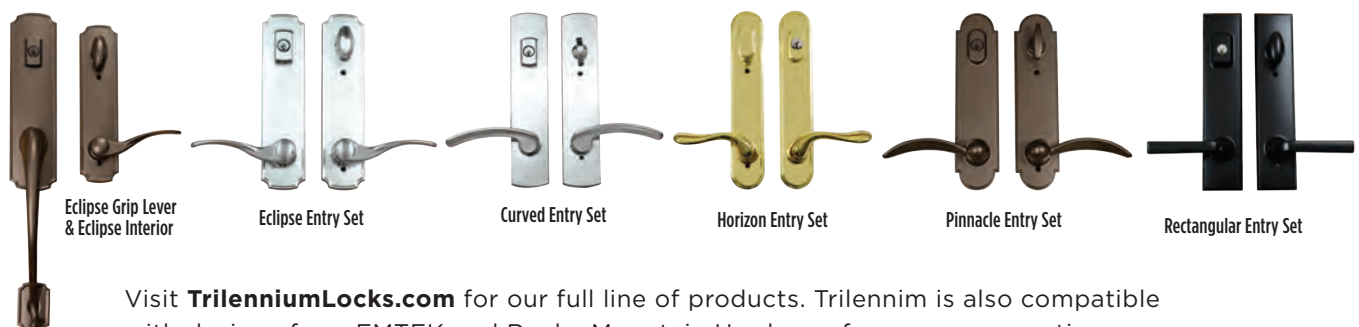

- ▶ All-brass knobs and handlesets
- ▶ Strongest locks in the opening price point category
- ▶ Largest knobs and levers in its class
- ▶ Dual- or triple-option latches comes standard
- ▶ Available with UL options
- ▶ Fits standard door preps and easy to install
- ▶ All F-Series locksets are Grade 1. All J-Series locksets are Grade 3.

FINISH OPTIONS

For more information, visit Schlage.com or see the **Francis-Schulze Product Guide**.

TRILENNIUM® MULTI-POINT LOCKING SYSTEM

Unmatched Strength. Ultimate Performance. Maximum Security. The Trilennium® Multi-Point Locking System works long after others fail. Backed by the industry's highest ratings for structural and forced entry performance, Trilennium delivers 3x the strength, 3x the security and 3x the performance.

- ▶ Bolts pre-engage to fight deflection even when unlocked
- ▶ Patented I-Beam construction enhances panel strength
- ▶ Easy to operate - a single turn engages and disengages lock
- ▶ Patented system corrects misalignment up to 3/16" in three directions
- ▶ Once activated, each bolt becomes a true deadbolt for unmatched strength