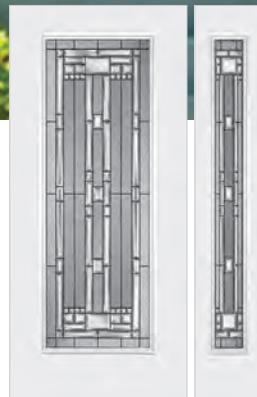

Belleville, Smooth with
 22x10 Glass

Door BLS-228-366-4

Masonite, HD Steel with
 22x64 Glass / 8x64 Sidelite

Door MHD-172-366-X
 Sidelite MHDSL-191-366-X

Belleville, Mahogany 8P
 Parliament with 8x42 Glass