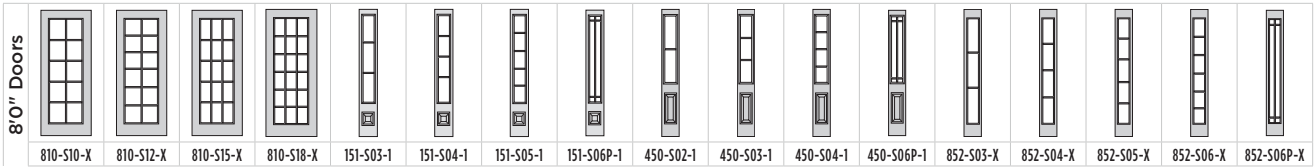

Simulated Divided Lites

DECORATIVE

TEXTURED

PRIVACY RATING

1 ————— 7 9 ————— 10
Least Obscure ————— Most Obscure

Clear / 010 (1)   Chord / 115 (9)   Cross Reed / 118 (7)   Double Water / 113 (7)   Pear / 116 (9)   Pearl. / 140 (9)   Quill. / 119 (9)

STANDARD