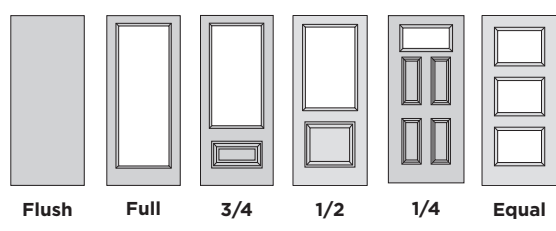

Symmetric & Decorative Panel Designs