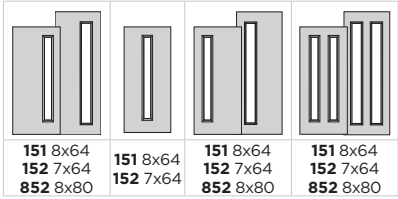

SQUARE LITES

SHD / MHD HD Steel

DIAMOND LITES

EQUAL LITES

BLS / Belleville. Smooth

VERTICAL LITES

BLT / Belleville. Oak Textured

1
Clear / 010