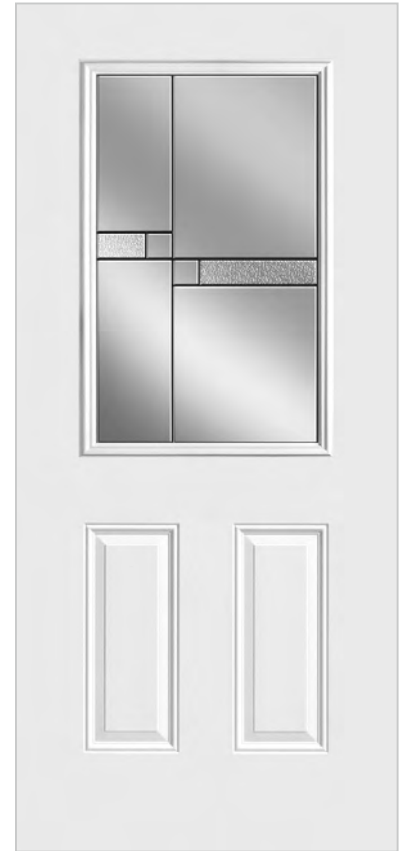

Our dedication to superior craftsmanship allows us to deliver unsurpassed quality and value in both fiberglass and steel entry doors. We offer a comprehensive selection of door styles, finishes and decorative glass options—all crafted with exacting attention to detail.

BELLEVILLE.
THE ORIGINAL FIBERGLASS

STA-TRU.
WHITE STEEL

HD STEEL
READY TO PAINT

- **Variable-Depth Woodgrain**
  Available in oak, & mahogany
- **High-Performance Smooth Surface**
  Ideal for painting & will not rust or dent
- **Reinforced Lock Area**
  Provides added strength and security
- **High-Definition Panel Profile**
  Adds architectural appeal

- **White Steel***
  Sta-Tru. doors come as white 24 gauge steel. Painting the primed door edge is required.
- **Available In A Wide Range**
  Profiles, sizes, glass and fire ratings.

- **Ready to Paint**
  MHD doors come primed and ready to paint
- **High-Definition Panel Profile**
  Distinct panel design for added elegance
- **Rot-Resistant Bottom Rail**
  High-quality composite rail resists rot and corrosion (Standard on all collections)

*Minor scuffs or blemishes are not considered a defect.