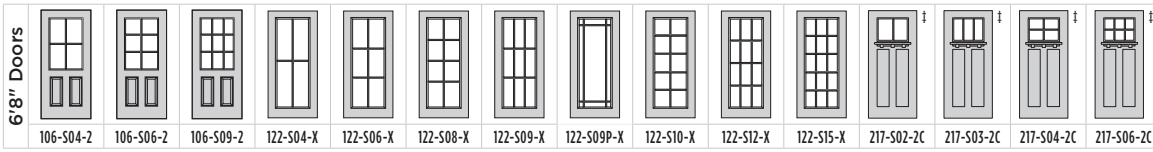

Simulated Divided Lites

DECORATIVE

TEXTURED

PRIVACY RATING

1 ————— 7 9 ————— 10
Least Obscure ————— Most Obscure

Clear / 010 (1)   Chord / 115 (9)   Cross Reed / 118 (7)   Double Water / 113 (7)   Pear / 116 (9)   Pearl. / 140 (9)   Quill. / 119 (9)

STANDARD