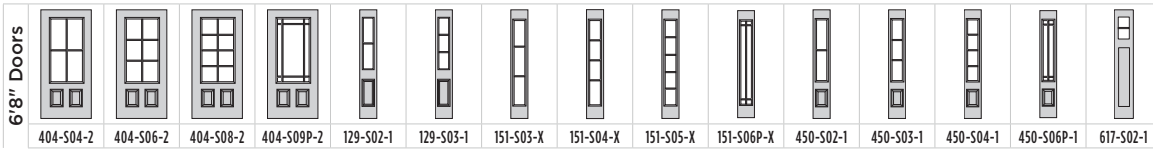

Simulated Divided Lites

DECORATIVE

TEXTURED

PRIVACY RATING

1 ————— 7 9 ————— 10
Least Obscure ————— Most Obscure

Clear / 010 (1)   Chord / 115 (9)   Cross Reed / 118 (7)   Double Water / 113 (7)   Pear / 116 (9)   Pearl. / 140 (9)   Quill. / 119 (9)

STANDARD