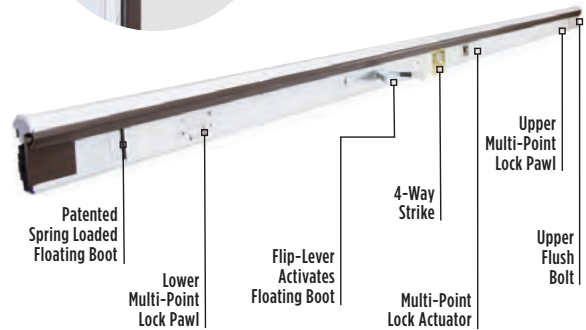

Flip Lever Astragals

FRENCH DOOR SOLUTIONS BY ENDURA

ULTIMATE FLIP LEVER™ ASTRAGAL

Effortless Operation. Ultimate Performance. Endura's Flip Lever Astragals deliver superior sealing power and security combined with effortless operation. One flip is all you need to secure your inactive door and keep leaks at bay.

- **Effortless One-Flip Operation. Enhanced Accessibility:** A single flip of the built-in lever activates both bolts and secures the door. No reaching or bending necessary.
- **Ultimate Security:** When each of the astragal's bolts are engaged, the inactive door is secured in place. No extra locking steps necessary.
- **Extended Sealing Power:** Spring-loaded Floating Boot, Simple Solution® Corner Pad and weatherstrip get an added boost with a full-length Sealing Fin for an extra layer of protection against air and water infiltration.
- **4-Way Adjustable Strike Retainer**

FLIP LEVER UP

Raising the flip lever retracts both bolts. The Spring-loaded Floating Boot lifts clear of the sill preventing wear and damage for problem-free use of the inactive door.

FLIP LEVER DOWN

Lowering the flip lever activates both bolts. The Spring-loaded Floating Boot securely seals, independently of the bolt, against the sill fighting air and water infiltration, even in imperfect conditions.

MULTI-POINT (MPA) ASTRAGAL

Multi-Point Sealing Without the Multi-Point Price Tag. Endura's Ultimate Multi-Point Astragal combines all the features of the Ultimate Flip Lever™ Astragal with the added benefit of multi-point locking built right into the astragal.