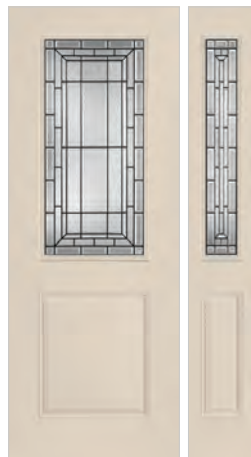

8' Belleville. Smooth with 22x48 Glass / 8x48 Sidelite